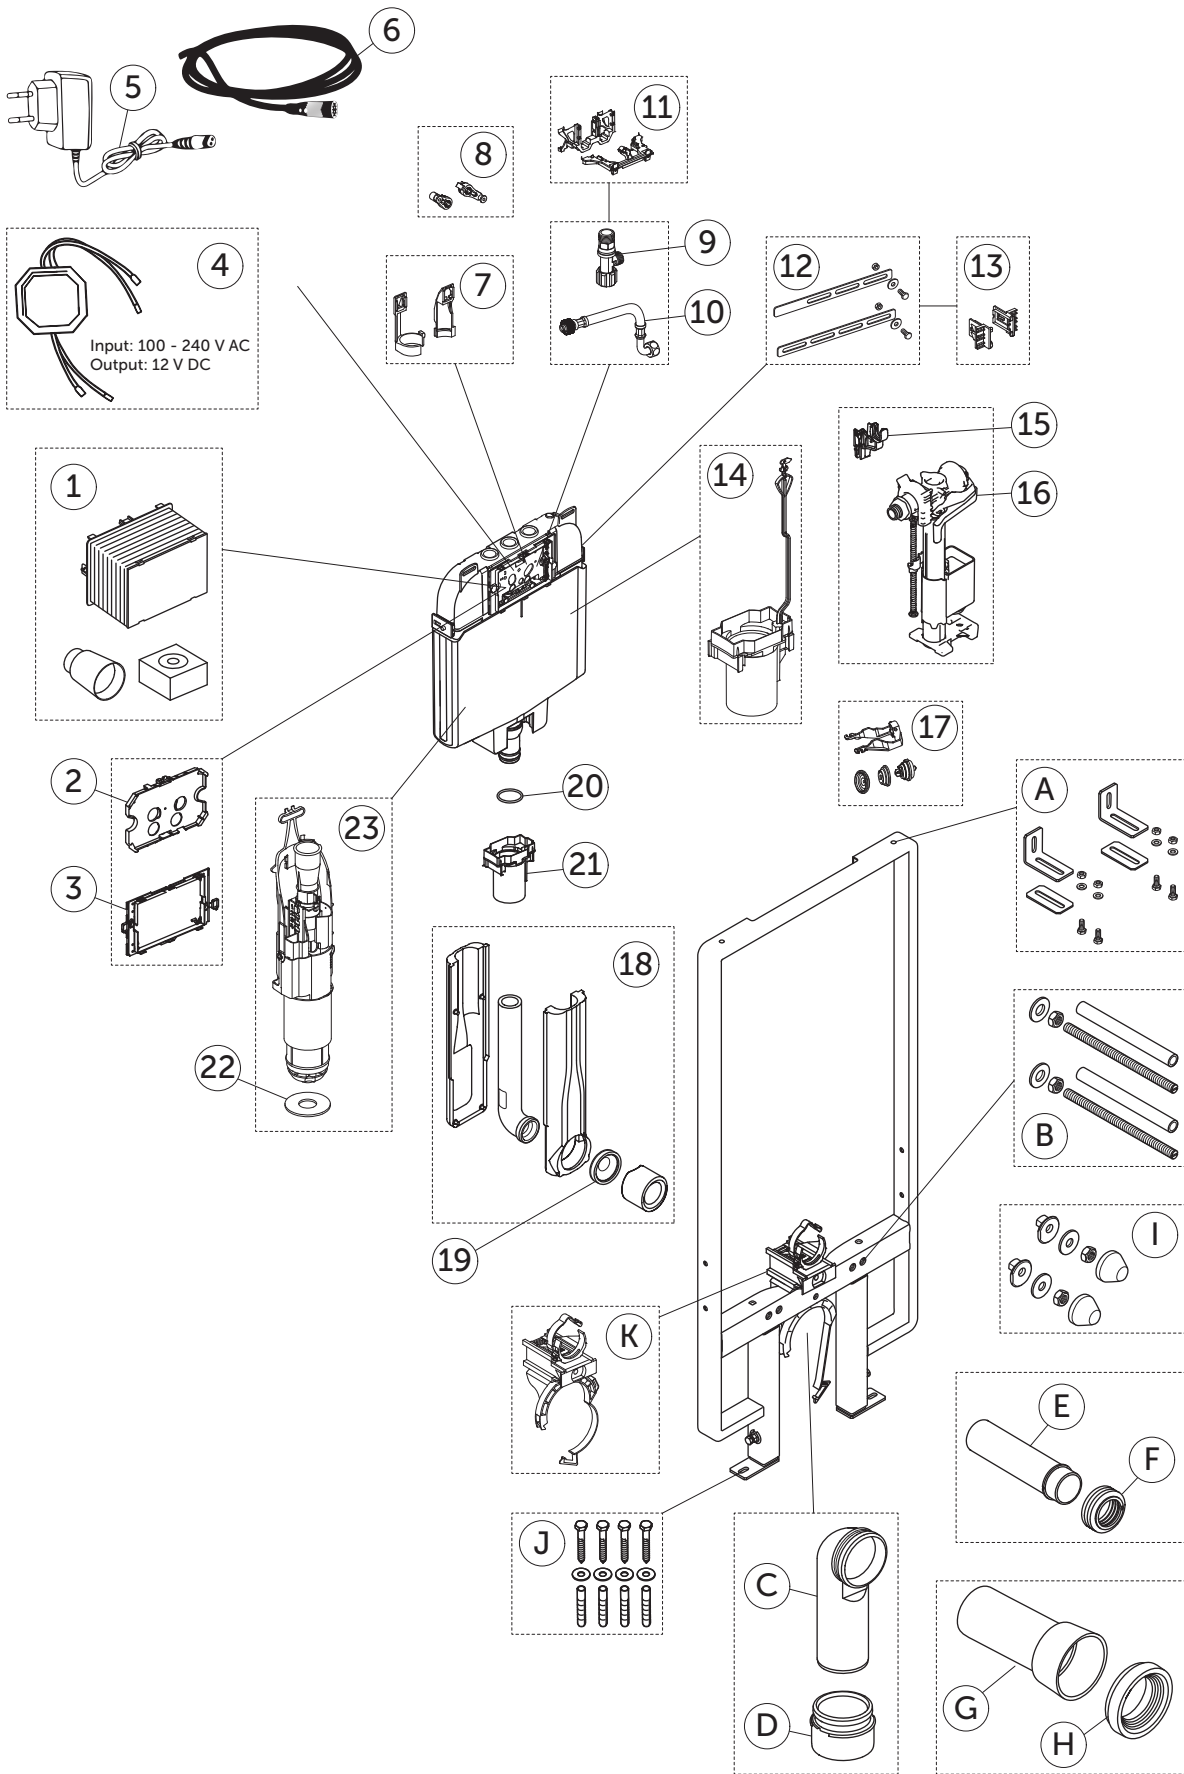

# SPARE PARTS

PROSYS 80

# SPARE PARTS

PROSYS 80

Item	Code	Description
1	RV16667	Prosys Service Tunnel
2	RV30467	Prosys 80 Protective Plate
3	RV26867	Prosys 150 & 80 Base For Protective Box
4	R009367	Prosys Transformer for Septa Pro E1 & E2
5	RV28567	Charger For Prosys SmartForce
6	RV28367	Power Cable for Septa Pro E1 & E2 F/Ps
7	RV29767	Prosys Mech Out Vlv Anchors 80, 2.0 & Diamante Evo
8	RV20067	Control Plate Fixers
9	RV16867	Prosys 80 Stop Valve
10	RV17167	Prosys 80 Flexible Hose 3/8 x 3/8 x 215mm
11	RV21967	Lever Block For Prosys 80
12	RV29567	Prosys 120&80 Cistern Fixation Brackets
13	RV20167	Prosys 80 Fixation Kit for Wet Wall WC Frame (PK x 10)
14	RV29967	Prosys 80 Outlet Valve Guide
15	RV23767	Prosys Inlet Valve Support For 80, 2.0 & Deco (PK x 5)
16	RV15467	Prosys Filling SmartValve Class 1
17	RV20367	Maintenance kit for SmartValve
18	RV17467	Prosys 80 Cistern Flushpipe C/w EPS
19	RV21867	Prosys Flush Pipe Seal 150,80&ECO Dry Wall Frame (PKx5)
20	RV22467	Prosys 80 & 2.0 Flushpipe O-Ring Ø37 (PK x 5)
21	RV30067	Prosys 80 Articulated Pipe with O-Ring
22	RV15567	Prosys Outlet Valve Seal for 150, 80, ECO & 2.0 (PK x 10)
23	RV15167	Prosys Outlet Valve For 80 & 2.0
A	RV30167	Prosys 80 Dry Wall Fixing Brackets
B	RV27167	Prosys WC Bowl Fixation Rods M12 x 2
C	RV18067	Prosys Outlet Bend 90 x 90mm
D	RV18167	Prosys outlet bend adaptor 90/110
E	RV19967	Prosys Flush Pipe 180mm x Ø45 & Seal
F	RV26767	Prosys Flush Pipe connection to WC Q40/45 (PK x 5)
G	RV18267	Prosys WC connection pipe diam 90x250
H	RV18367	Prosys Rubber Seal for WC bowl Ø125
I	R0201AC	Prosys WC Fixings Protective Caps White
	R0201AA	Prosys WC Fixings Protective Caps Chrome
J	RV17867	Prosys Wall & Floor Fixation Screws (x4) For Standard Dry Wall WC Frames
K	RV19267	Prosys 80 Outlet Bend Support Bracket for Dry Wall WC Frame
	RV23967	Prosys 80 Outlet Bend Support Bracket for Wet Wall WC Frame